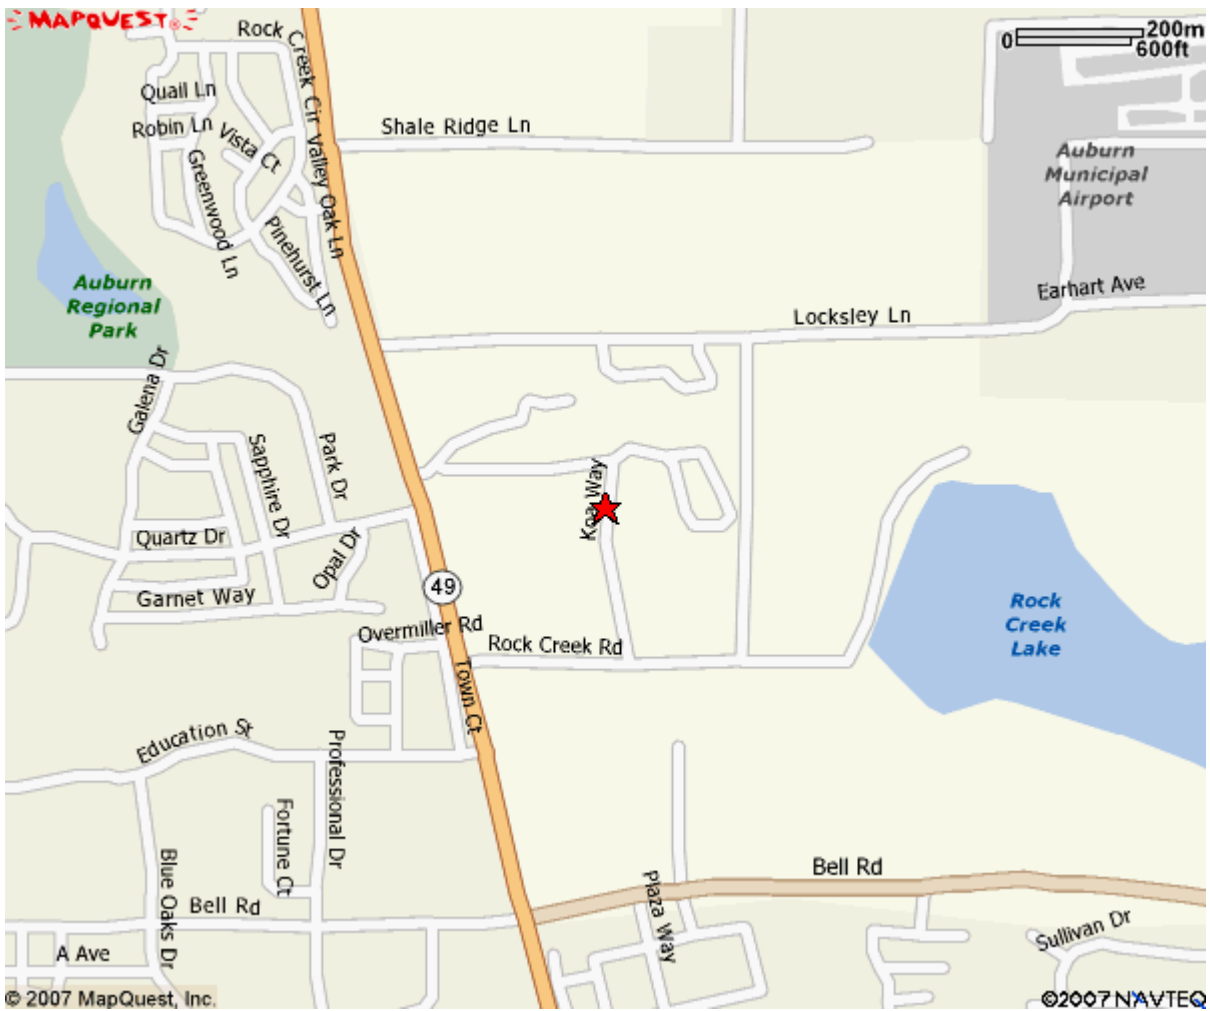

3524 Koa Way  
Auburn CA  
95602-2508 US

**Notes:**

All rights reserved. Use Subject to License/Copyright

This map is informational only. No representation is made or warranty given as to its content. User assumes all risk of use. MapQuest and its suppliers assume no responsibility for any loss or delay resulting from such use.